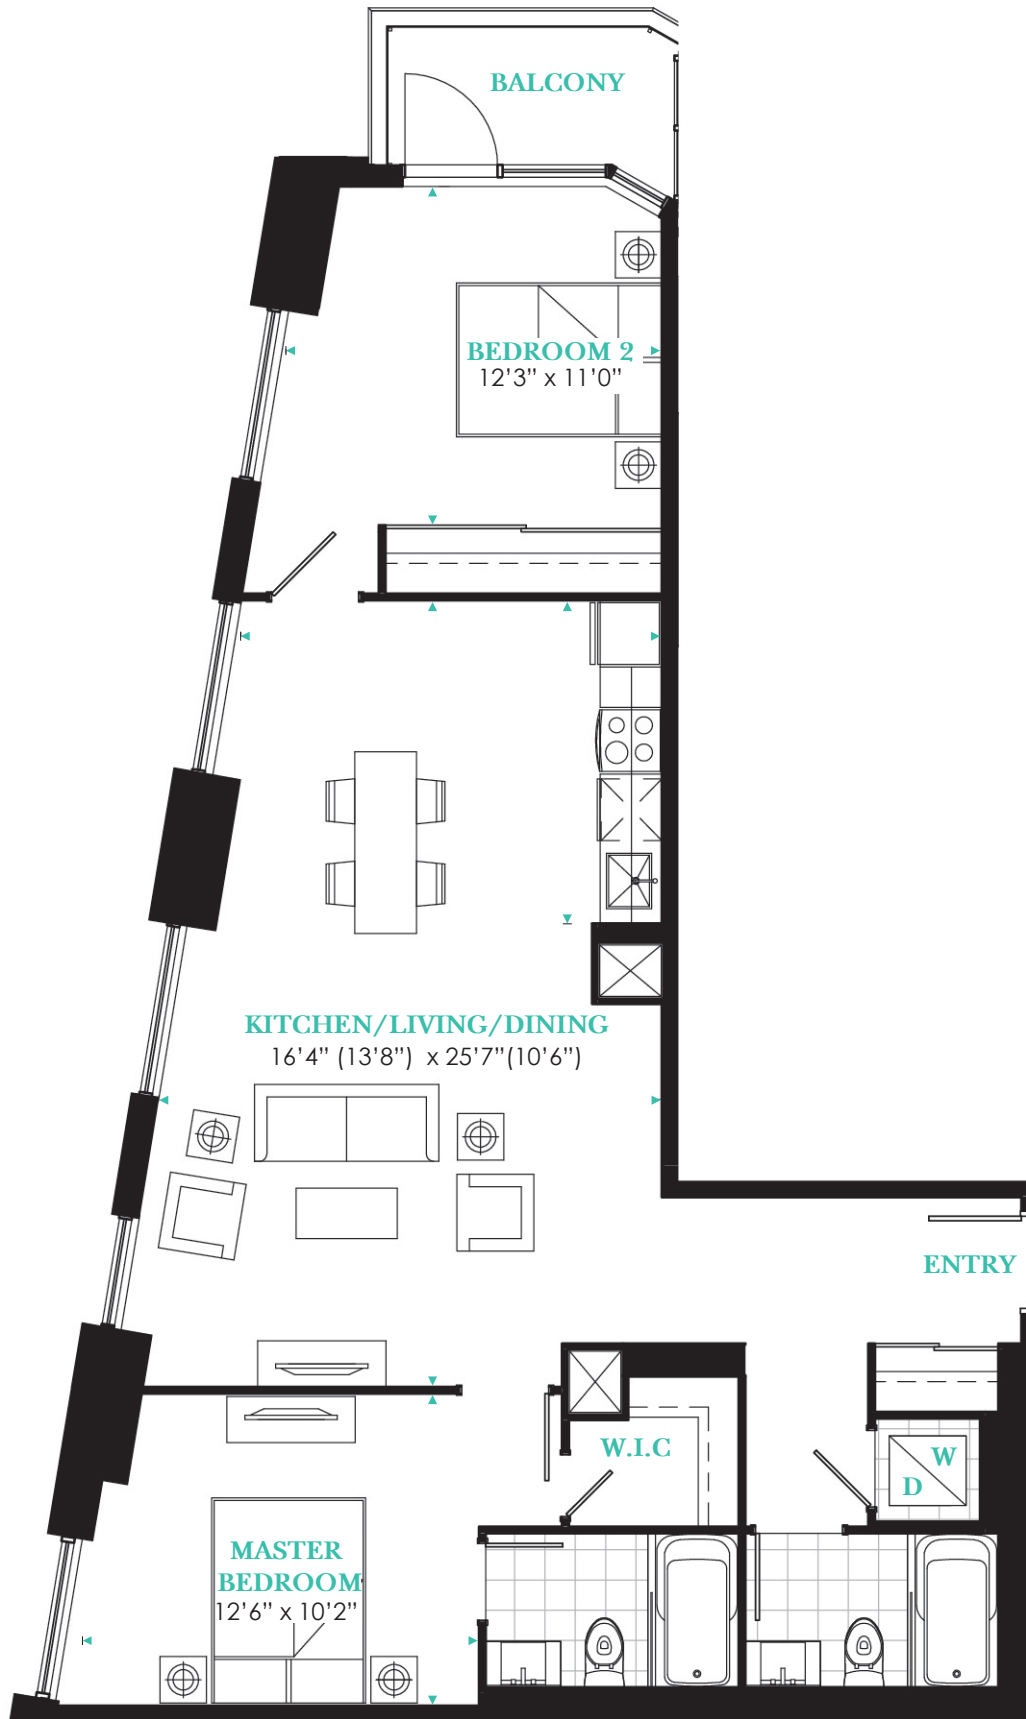

# SUITE 1005

2 BEDROOM

Suite Area: **1,092** SQ.FT.

Balcony Area: **41** SQ.FT.

Total Area: **1,113** SQ.FT.

All areas and stated room dimensions are approximate. Sizes and specifications are subject to change without notice. Actual living area and balcony/terraces may vary from floor stated areas. E. & O.E.